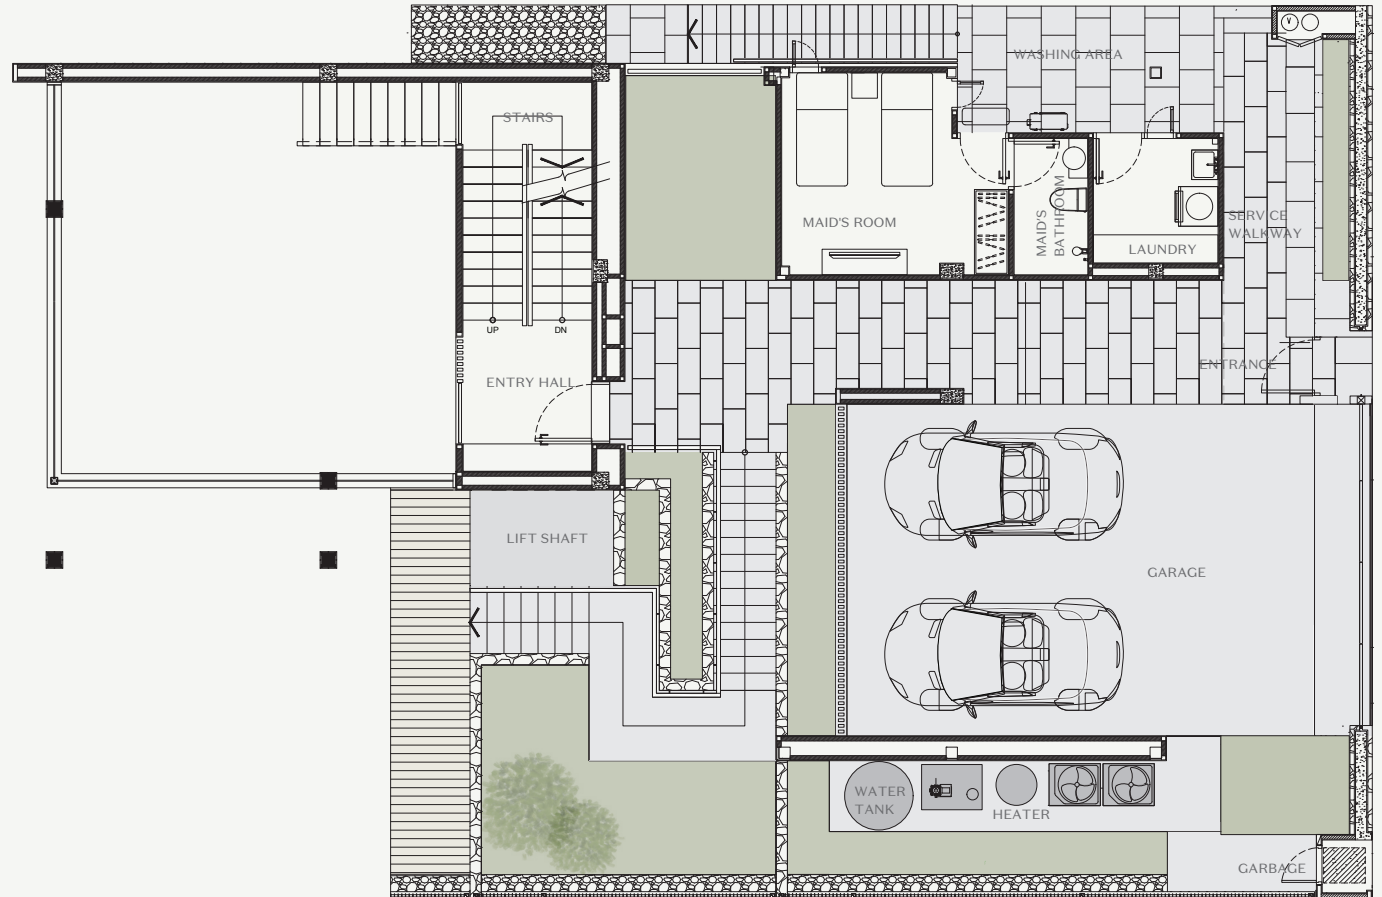

KIARA RESERVE

RESIDENCES
LAYAN BAY – PHUKET

3-BEDROOM VILLA 501 SQ.M.

1st Floor

- Living & Dining Area 57.80 sq.m.
- Kitchen 11.20 sq.m.
- Powder Room 5.20 sq.m.
- Stairs 14.30 sq.m.

Total Indoor Area 88.61 sq.m.

- Pool Terrace 50.29 sq.m.
- Swimming Pool 31.15 sq.m.

Total Outdoor Area 81.44 sq.m.

KIARA RESERVE

RESIDENCES
LAYAN BAY - PHUKET

3-BEDROOM VILLA 501 SQ.M.

2nd Floor

- Stairs & Entry Hall 16.00 sq.m.
- Maid's Area 16.40 sq.m.
- Laundry 5.10 sq.m.

Total Indoor Area 37.50 sq.m.

Total Outdoor Area 106.18 sq.m.

KIARA RESERVE

RESIDENCES
LAYAN BAY – PHUKET

3-BEDROOM VILLA 501 SQ.M.

3rd Floor

- Master Bedroom 31.10 sq.m.
- Master Bathroom 19.80 sq.m.
- Stairs & Hallway 27.40 sq.m.
- Bedroom 2 31.30 sq.m.
- Bedroom 3 31.30 sq.m.
- Study Room 10.90 sq.m.