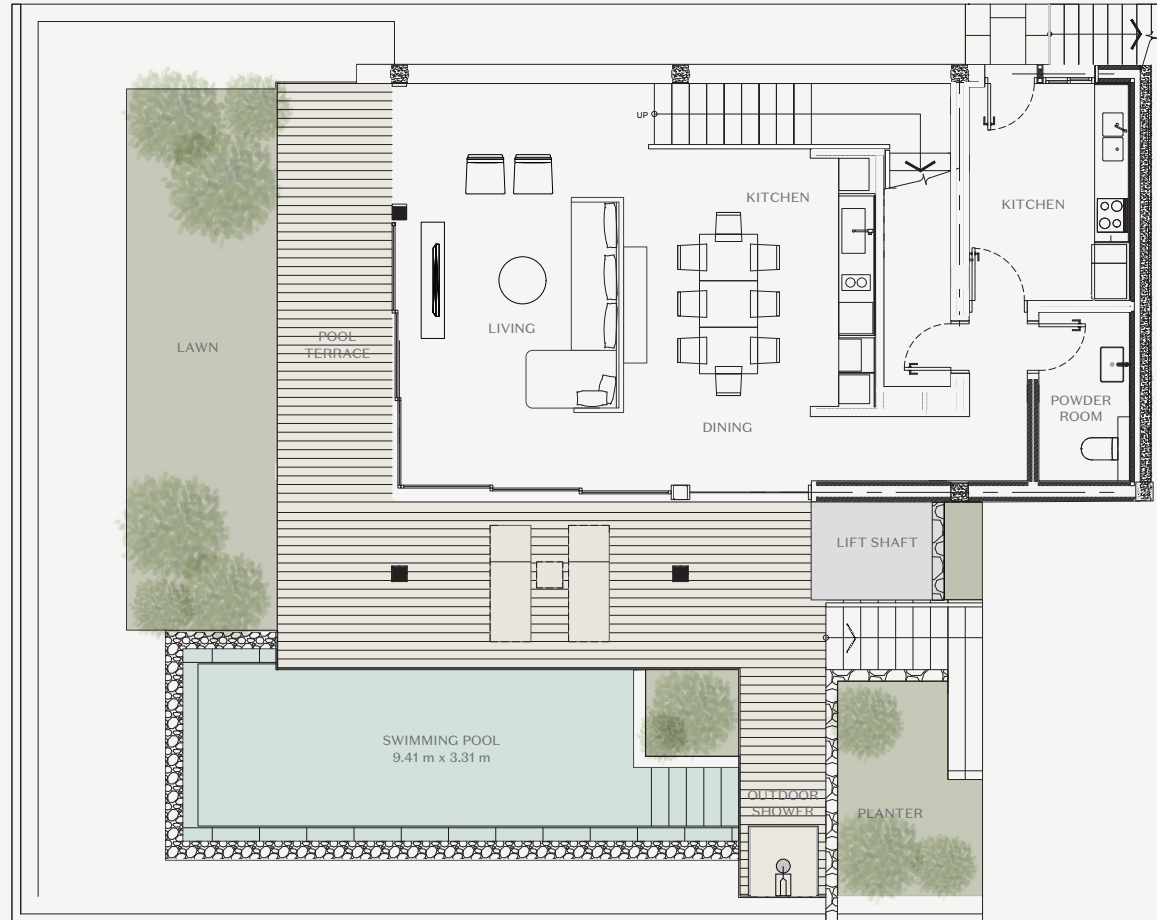

KIARA RESERVE

RESIDENCES
LAYAN BAY – PHUKET

3-BEDROOM VILLA 501 SQ.M.

1st Floor

- Living & Dining Area 57.80 sq.m.
- Kitchen 11.20 sq.m.
- Powder Room 5.20 sq.m.
- Stairs 14.30 sq.m.

Total Indoor Area 88.61 sq.m.

- Pool Terrace 50.29 sq.m.
- Swimming Pool 31.15 sq.m.

Total Outdoor Area 81.44 sq.m.

KIARA RESERVE

RESIDENCES
LAYAN BAY - PHUKET

3-BEDROOM VILLA 501 SQ.M.

2nd Floor

- Stairs & Entry Hall 16.00 sq.m.
- Maid's Area 16.40 sq.m.
- Laundry 5.10 sq.m.

Total Indoor Area 37.50 sq.m.

Total Outdoor Area 106.18 sq.m.

KIARA RESERVE

RESIDENCES
LAYAN BAY – PHUKET

3-BEDROOM VILLA 501 SQ.M.

3rd Floor

- Master Bedroom 31.10 sq.m.
- Master Bathroom 19.80 sq.m.
- Stairs & Hallway 27.40 sq.m.
- Bedroom 2 31.30 sq.m.
- Bedroom 3 31.30 sq.m.
- Study Room 10.90 sq.m.