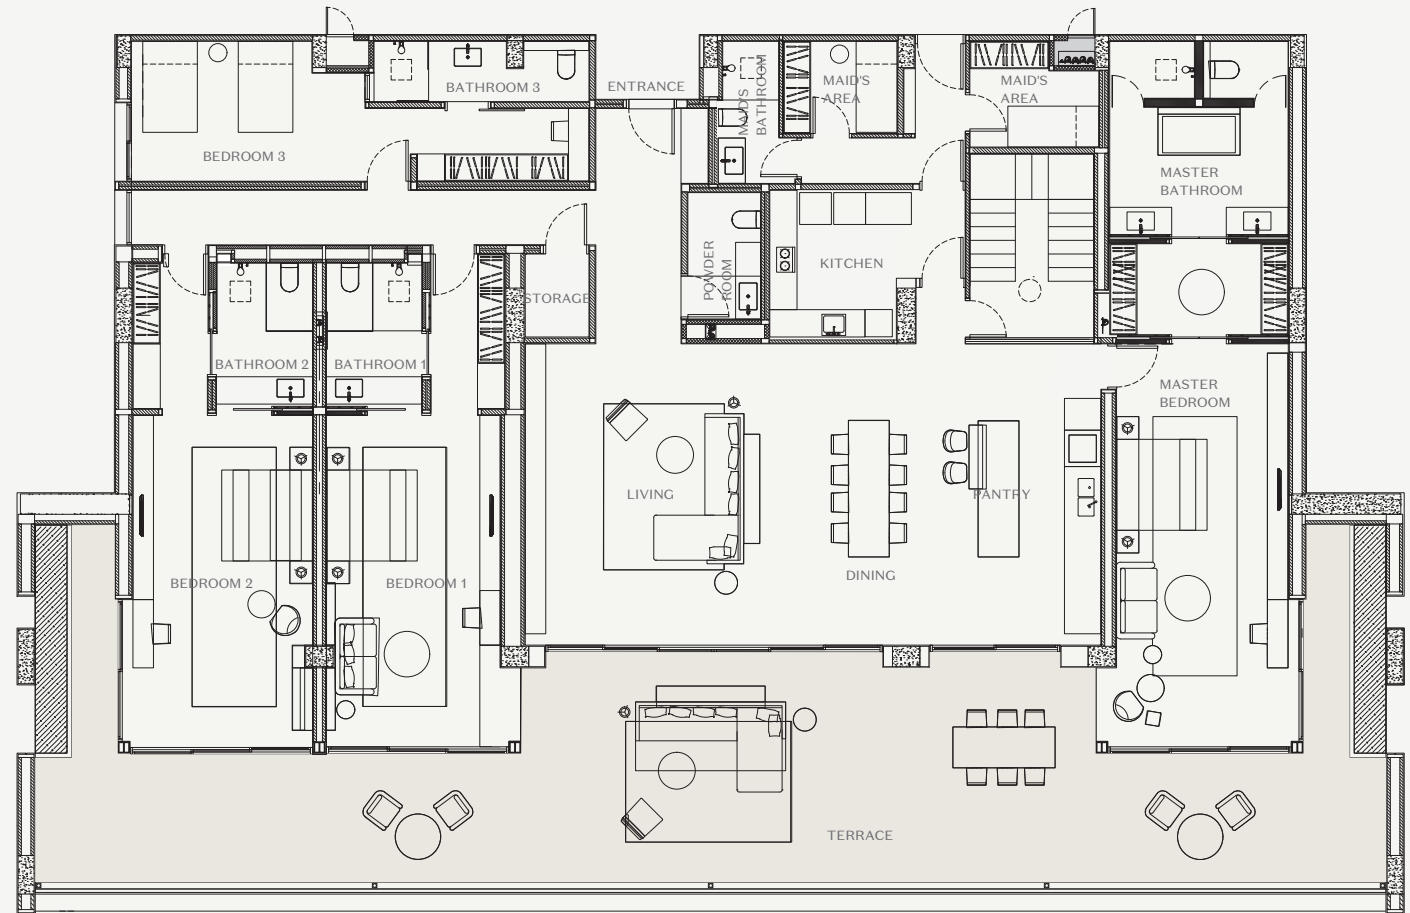

## 4-BEDROOM PENTHOUSE CONDOMINIUM 829 SQ.M.

### 1<sup>st</sup> Floor

- Living 42.70 sq.m.
- Dining 19.21 sq.m.
- Kitchen 15.10 sq.m.
- Pantry 23.40 sq.m.
- Master Bedroom 64.00 sq.m.
- Bedroom 1 47.00 sq.m.
- Bedroom 2 46.00 sq.m.
- Bedroom 3 33.65 sq.m.
- Powder Room 5.71 sq.m.
- Maid's Area 20.78 sq.m.
- Stairs 12.76 sq.m.

**Total Indoor Area 361.93 sq.m.**

- Terrace 103.51 sq.m.

**Total Outdoor Area 103.51 sq.m.**