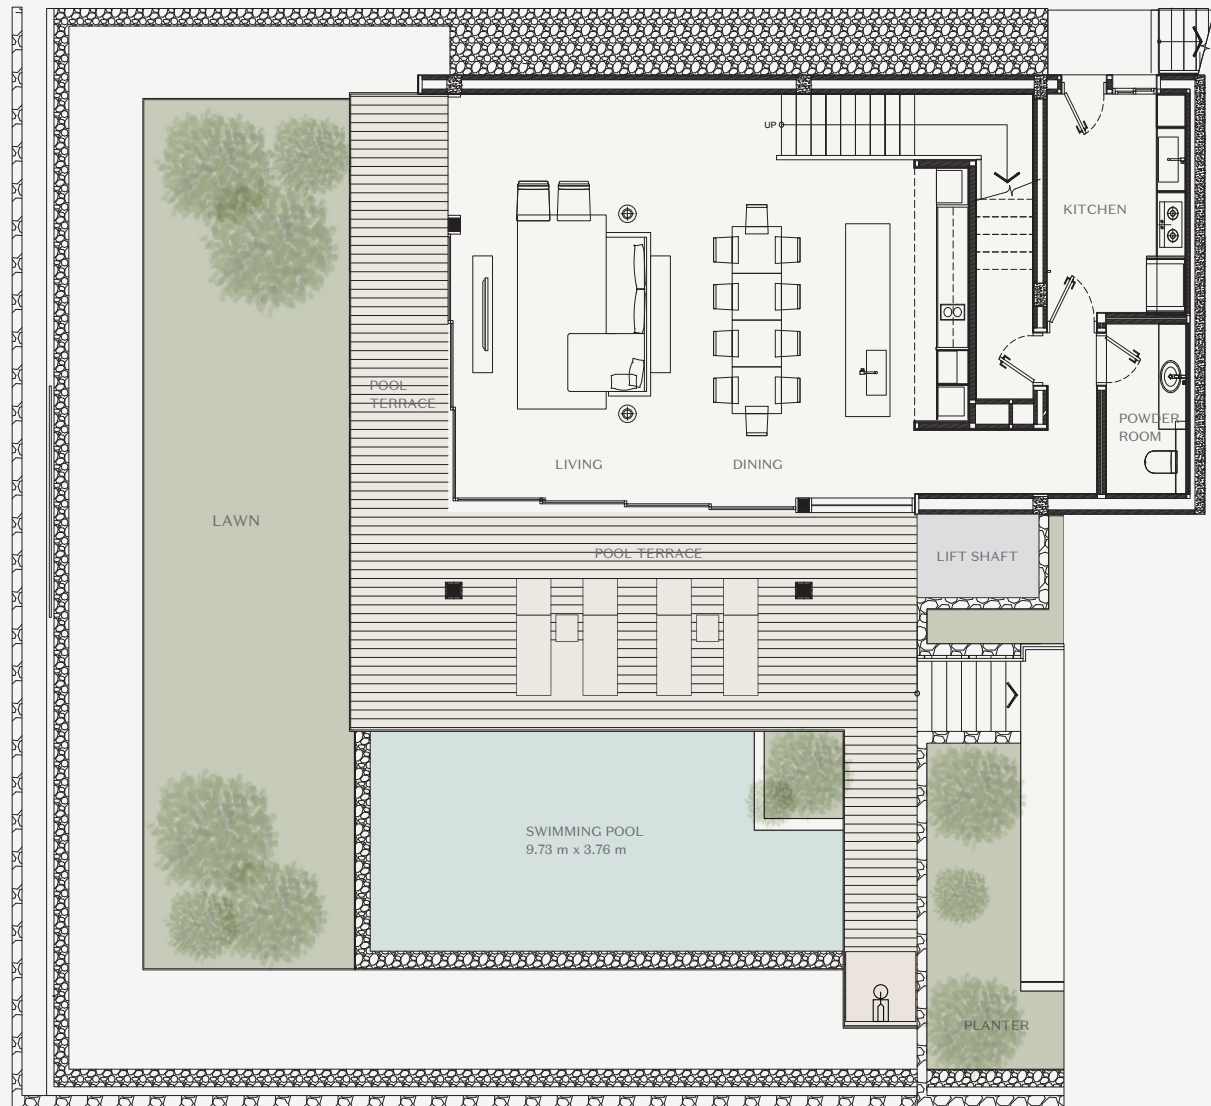

KIARA RESERVE

RESIDENCES
LAYAN BAY – PHUKET

4-BEDROOM VILLA 655 SQ.M.

1st Floor

- Living & Dining Area 72.00 sq.m.
- Kitchen 11.40 sq.m.
- Stairs 14.30 sq.m.
- Powder Room 5.40 sq.m.

Total Indoor Area 103.10 sq.m.

- Pool Terrace 68.90 sq.m.
- Swimming Pool 36.58 sq.m.

Total Outdoor Area 105.48 sq.m.

KIARA RESERVE

RESIDENCES
LAYAN BAY - PHUKET

4-BEDROOM VILLA 655 SQ.M.

2nd Floor

- Stairs & Entry Hall 16.00 sq.m.
- Maid's Area 16.40 sq.m.
- Laundry 6.00 sq.m.

Total Indoor Area 38.40 sq.m.

Total Outdoor Area 180.69 sq.m.

KIARA RESERVE

RESIDENCES
LAYAN BAY - PHUKET

4-BEDROOM VILLA 655 SQ.M.

3rd Floor

- Master Bedroom 43.10 sq.m.
- Master Bathroom 21.70 sq.m.
- Stairs & Hallway 34.20 sq.m.
- Bedroom 2 31.30 sq.m.
- Bedroom 3 22.00 sq.m.
- Bedroom 4 31.30 sq.m.