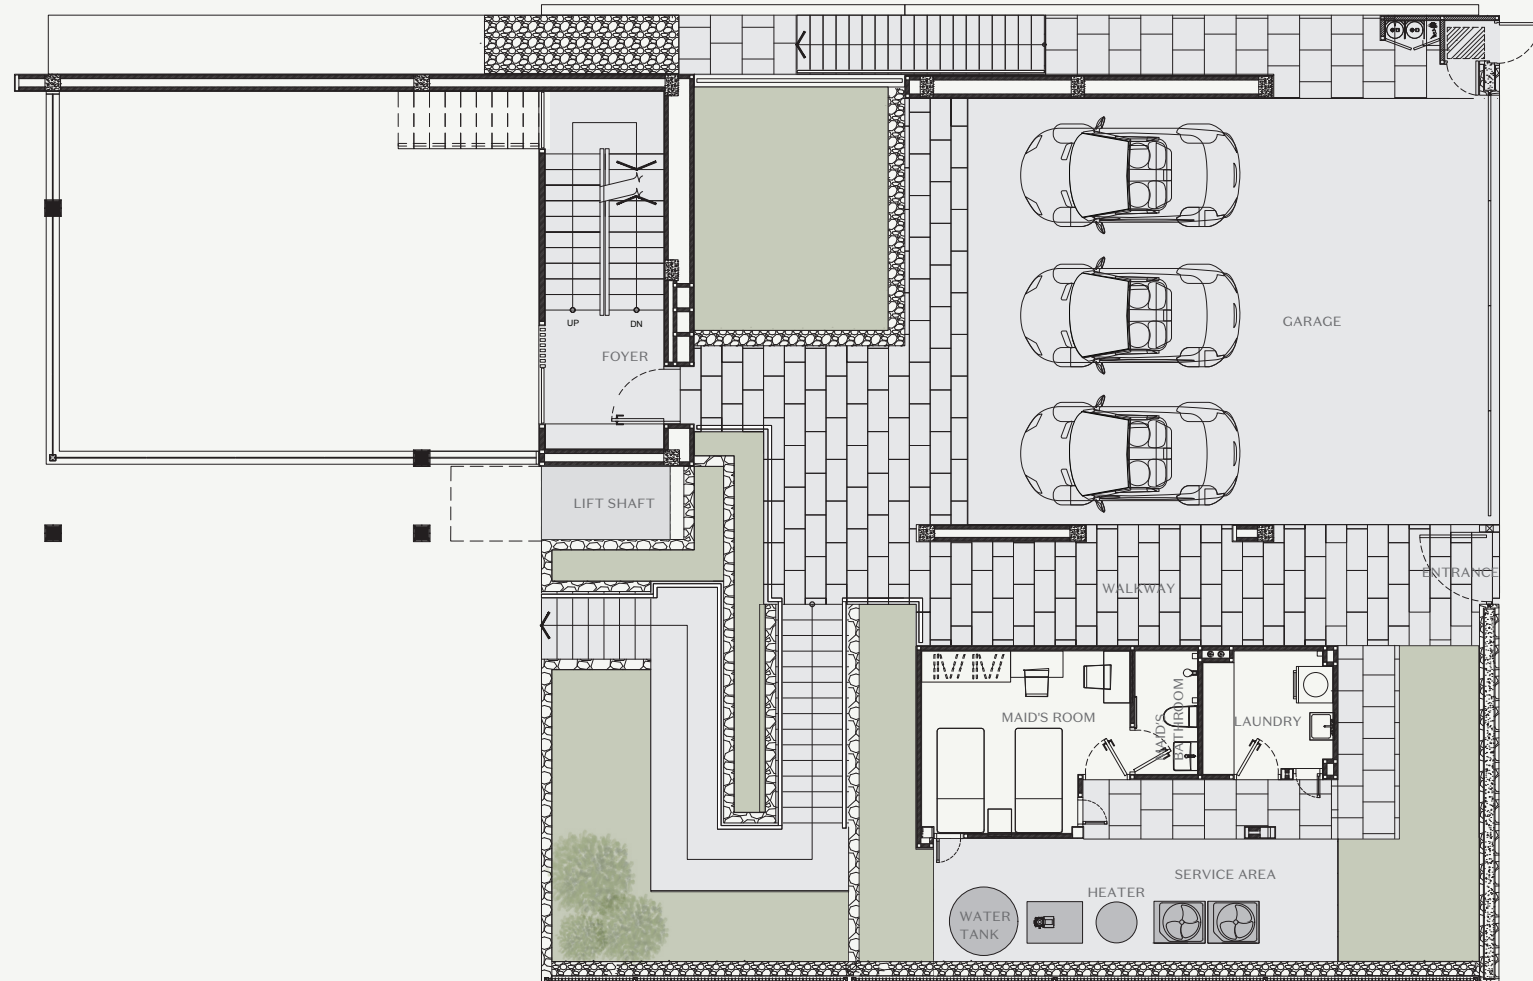

KIARA RESERVE

RESIDENCES
LAYAN BAY – PHUKET

4-BEDROOM VILLA 655 SQ.M.

1st Floor

- Living & Dining Area 72.00 sq.m.
- Kitchen 11.40 sq.m.
- Stairs 14.30 sq.m.
- Powder Room 5.40 sq.m.

Total Indoor Area 103.10 sq.m.

- Pool Terrace 68.90 sq.m.
- Swimming Pool 36.58 sq.m.

Total Outdoor Area 105.48 sq.m.

KIARA RESERVE

RESIDENCES
LAYAN BAY - PHUKET

4-BEDROOM VILLA 655 SQ.M.

2nd Floor

- Stairs & Entry Hall 16.00 sq.m.
- Maid's Area 16.40 sq.m.
- Laundry 6.00 sq.m.

Total Indoor Area 38.40 sq.m.

Total Outdoor Area 180.69 sq.m.

KIARA RESERVE

RESIDENCES
LAYAN BAY - PHUKET

4-BEDROOM VILLA 655 SQ.M.

3rd Floor

- Master Bedroom 43.10 sq.m.
- Master Bathroom 21.70 sq.m.
- Stairs & Hallway 34.20 sq.m.
- Bedroom 2 31.30 sq.m.
- Bedroom 3 22.00 sq.m.
- Bedroom 4 31.30 sq.m.

Total Indoor Area 186.61 sq.m.

- Master Bedroom Balcony 21.40 sq.m.
- Bedroom 2 Balcony 5.20 sq.m.
- Bedroom 3 Balcony 5.00 sq.m.
- Bedroom 4 Balcony 5.20 sq.m.

Total Outdoor Area 43.98 sq.m.